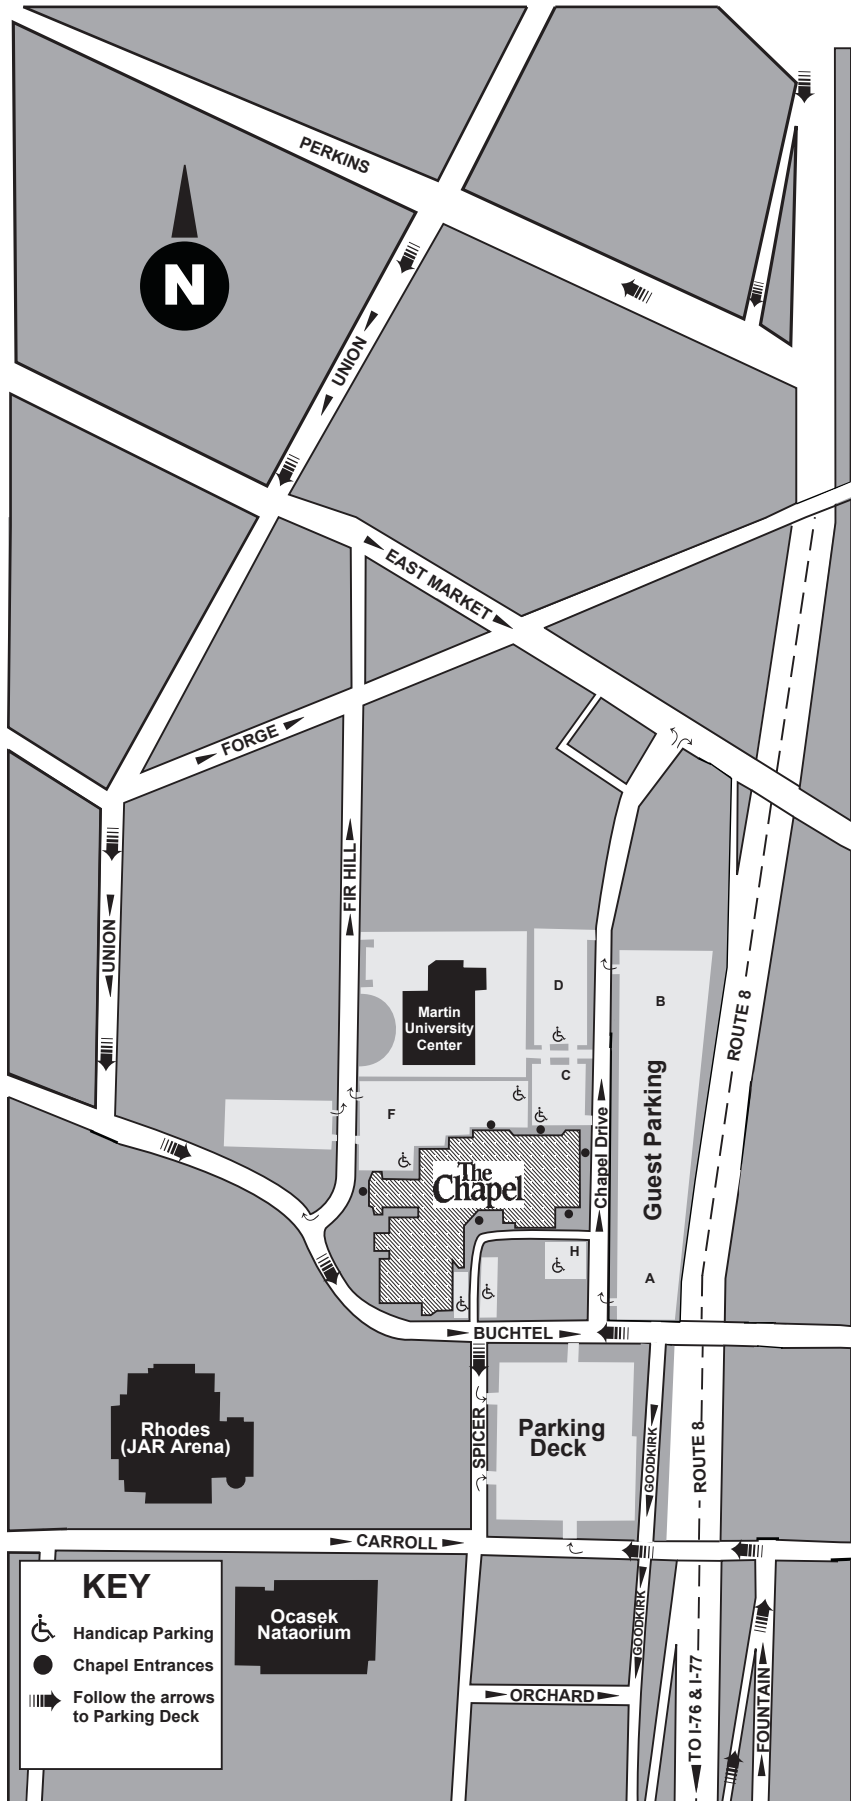

PARKING MAP

KEY

- Handicap Parking
- Chapel Entrances
- Follow the arrows to Parking Deck

Ocasek Natatorium

Rhodes (JAR Arena)

Martin University Center

The Chapel

Parking Deck

Guest Parking

PERKINS

UNION

EAST MARKET

FORGE

FIR HILL

UNION

ROUTE 8

BUCHTEL

SPICER

CARROLL

ORCHARD

TO I-76 & I-77

FOUNTAIN

GODDKIRK

GODDKIRK